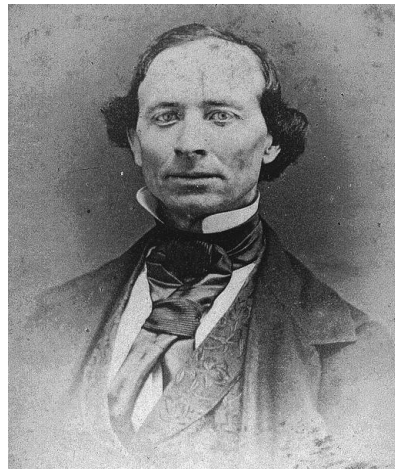

Can you help us identify this building?

We occasionally receive photos and other items that have been found in antique shops, on eBay, and other places. They may or may not have references to family names, but they do have some relation to McLean County, IL. If you can identify any of these photos, and/or claim an ancestral connection, please [contact us](#). The following photos were all taken in Bloomington:

Angersbach

Two of these women were Heeg. The other three were their half sisters named Angersbach. I know who the women are but not which is which except the that front center woman in both pictures is Caroline Heeg Neuerburg, my great grandmother. The other Heeg sister is Cecilia.

The three Angersbach sisters are Frances, Lena and Mary. They all married in Bloomington and all stayed their thru their life except Caroline who moved to Chicago as a widow with 5 children. This

photo was submitted by Helen Collins. Contact the webmaster to make a connection with her.

1889

1891

1890

1892

Park Munson

Geneva Mohr
Montelle's mother

Arza A. Stephens
Montelle's father

Following photo: